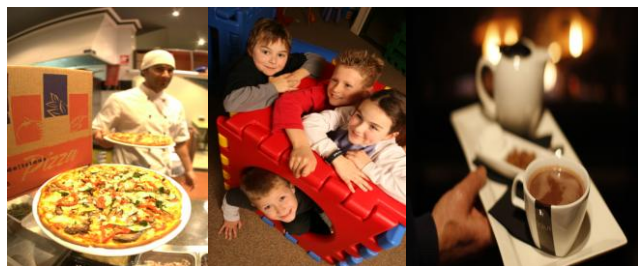

breathtaker

ALL SUITE HOTEL AND ALPINE SPA RETREAT

WINTERFEST & SPRING SEASONS 2011

- ☐ **Couples**
- ☐ **Family**
- ☐ **Spa**

Contact Breathtaker All Suite Hotel & Alpine Spa Retreat, Mt Buller Victoria, AUSTRALIA
+ 61 3 5777 6377

E: reservations@breathtaker.com.au

W: www.breathtaker.com.au

Valid (Season open to 25th June 2011 & 18th September to Season Close

Terms and conditions may apply

Signature Restaurant and in room dining open from 26th June 2011
Terms and conditions- Subject to availability, not redeemable for cash refund, bookings for day spa prior to arrival essential, Weekend Friday and Saturday nights, Midweek Sunday to Thursday nights, family packages based on 2 adults & up to 2 children under 12. Extended family packages based on 2 adults and up to 4 children under 12.

Couples Weekend Package

for him & her

- 2 nights' accommodation In a 1 bedroom Suite
- Full hot buffet breakfast daily
- 1 x dinner in the Loft Lounge & Bar, (Includes 1 main meal and 1 gourmet dessert per person, and a garlic bread to share)
- 1 X FREE LI'TYA "JIGA" foot soak & welcome YULU Tea per person @ Breathtaker On High
- 1 X 1 Hour KODO massage per person @ Breathtaker On High
- Bottle of Breathtaker Signature wine & a cheese plate @ the Loft Lounge & Bar

TOTAL PACKAGE

$1,050.00 Total

(Check In Friday/Check Out Sunday)

Couples Midweek Package

escape away!

- 3 nights' accommodation In a 1 bedroom Suite
- Full buffet breakfast daily
- 1 x dinner in the Loft Lounge & Bar, (Includes 1 main meal and 1 gourmet dessert per person, and a garlic bread to share)
- 1 X FREE LI'TYA "JIGA" Foot Soak & welcome YULU Tea per person @ Breathtaker On High
- 1 X 1 Hour KODO massage per person @ Breathtaker On High
- Bottle of Breathtaker Signature wine & a cheese plate @ the Loft Lounge & Bar

TOTAL PACKAGE

$1,241.00 Total

(Check In Midweek only)